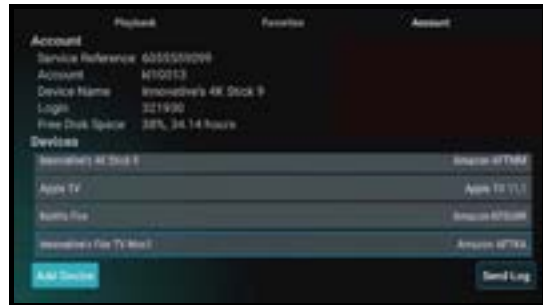

No-Touch customer Care

Lengthy video installations are over! Your customers can self-install their devices.

- Consumers can bring their Own Devices
- In-Home New Device Activation
- Deliver App and Credentials Electronically

Device Options

Bring Your Own Device

Let customers choose their own device.

- Apple TV
- Android TV
- Amazon Fire TV
- Roku
- Phones and Tablets

Mobile Recording Management

Using the MyTVs, App customers can set and manage their recordings anyplace-anytime.

- Consumer downloads the app from app store
- Customizable App Icon

IS-5045W6

Same tested and reliable features as the IS-5041W and more.

- Supports MG-TV IPTV and Live Streaming in Routed Mode
- Same smaller form factor as IS-5041
- WiFi6 compatible
- S/PDIF Optical connector