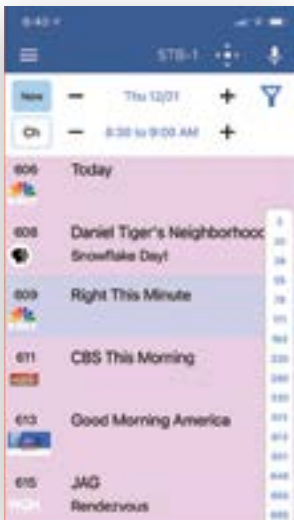

MG-TV

MG-TV provides the functionality desired by consumers today without alienating end-users that desire a more traditional interface and remote controls. It includes service provider options for a conventional video solution, HLS Live Streaming, or both - on one integrated platform.

The MyTVs application brings the MG-TV linear video and streaming into one app.