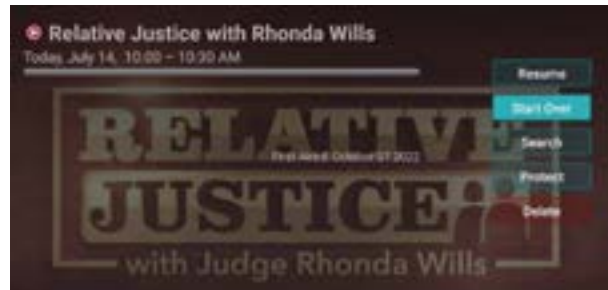

Time-Shifted Viewing

- Restart TV
- Pause Live TV
- Rewind and Fast Forwarding
- Managed Cloud DVR for monetization

MG-TV Hosted Live Streaming

The MG-TV Live Streaming solution designed for service providers interested in eliminating headend costs with providing a competitive go-to market streaming video solution for your customers.

In partnership with two experienced and respected national headend providers, Aureon and MVS, Innovative Systems provides the middleware solution without the expense of operating a headend.

InnoCoder T-40 Encoder/Transcoder

Commercial grade platform offering real-time encoding and transcoding into industry standard formats.

The InnoCoder T-40 is designed to support all IPTV Middleware, and streaming platforms, as well as other video applications and is a scalable solution that will fit your needs now and in the future.

Linear & ABR Encoding /Transcoding

- Encode / Transcode
- IPTV & ABR Solutions simultaneously
- ABR Profiles (Maximum Six Profiles)
- Bandwidth Consolidation DTA-VBR to CBR
- Music Channel Encoding to ABR Formatting

“

“We used to watch a lot of Prime, and Netflix, but when our Coop offered streaming of their full channel lineup on our Amazon Firestick we use the DVR and Restart TV and spend more time watching that instead.”

**Satisfied Customer,
Santel Communications, SD**