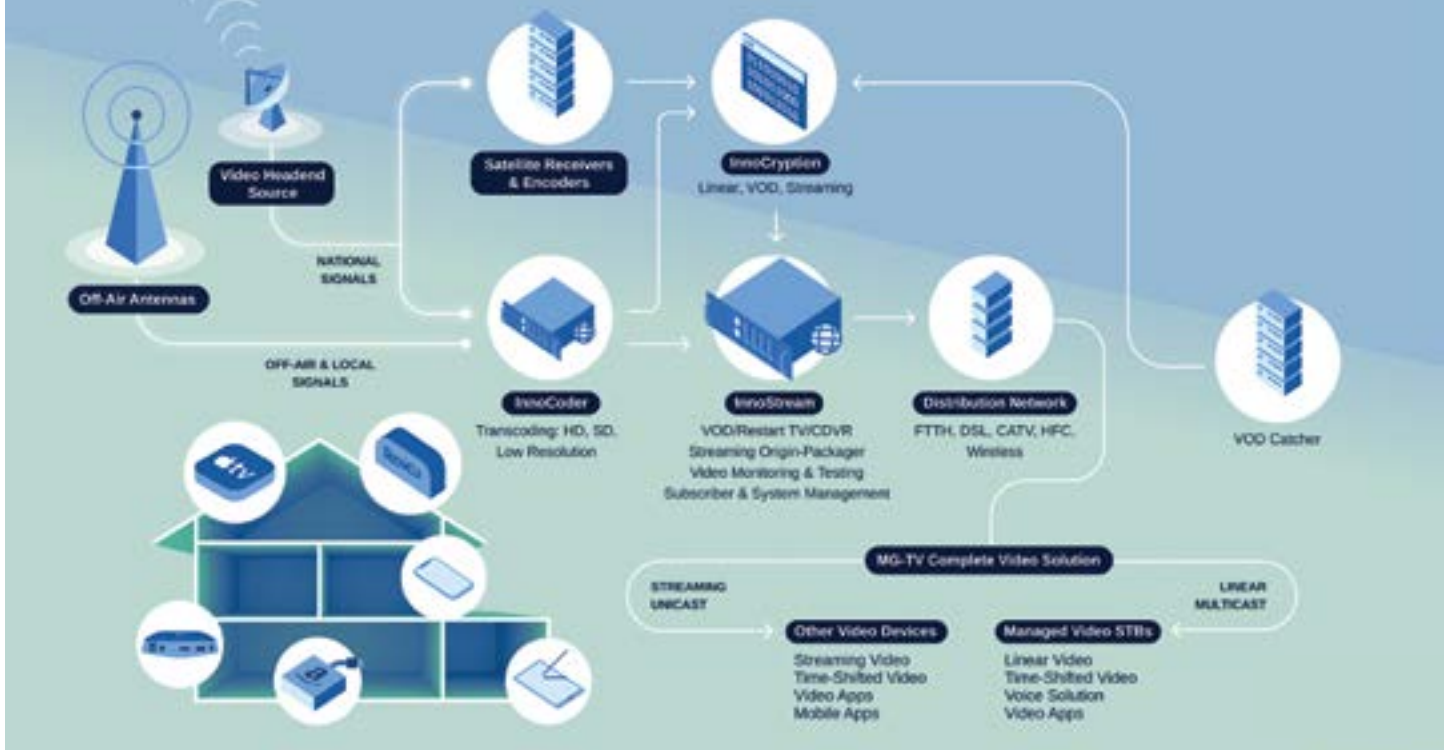

- Consumers can bring their Own Devices
- In-Home New Device Activation
- Deliver App and Credentials Electronically

Device Options

Bring Your Own Device

Let customers choose their own device.

- Apple TV
- Android TV
- Amazon Fire TV
- Roku
- Phones and Tablets

Mobile Recording Management

Using the MyTVs, App customers can set and manage their recordings anyplace-anytime.

- Consumer downloads the app from app store
- Customizable App Icon

IS-5045W6

Same tested and reliable features as the IS-5041W and more.

- Supports MG-TV IPTV and Live Streaming in Routed Mode
- Same smaller form factor as IS-5041
- WiFi6 compatible
- S/PDIF Optical connector

MG-TV

MG-TV provides the functionality desired by consumers today without alienating end-users that desire a more traditional interface and remote controls. It includes service provider options for a conventional video solution, HLS Live Streaming, or both - on one integrated platform.

The MyTVs application brings the MG-TV linear video and streaming into one app.

InnoStream Server Platform

Everything you need on One Platform

The one-platform InnoStream™ from Innovative Systems, provides more critical services than any other video vendor.